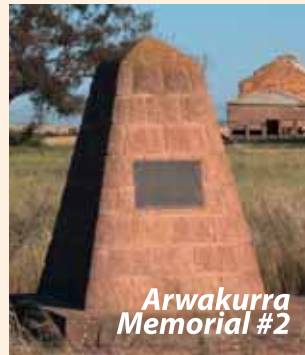

Lake William #19

Pioneer Dugout Home #8

Arwakurra Claymine #5

Harris Hill Lookout #17

Booleroo Centre

Arwakurra Memorial #2

Booleroo Whim #16

Original Water Supply Mt View #22

Arwakurra School #3

Shepherd's Hut #7

BOOLEROO CENTRE DISTRICT HISTORICAL CYCLE/DRIVE TOUR GUIDE

*Proudly produced by
Booleroo Centre Community
Development & Tourism Association*

— **Trip A** Booleroo - Arwakurra, 5.5 kms