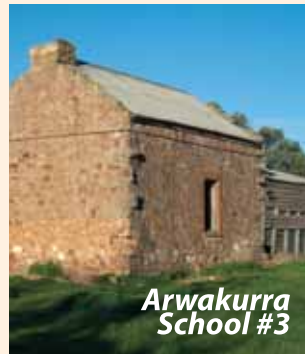

Lake William #19

Pioneer Dugout Home #8

Arwakurra Claymine #5

Harris Hill Lookout #17

Booleroo Centre

Arwakurra Memorial #2

Booleroo Whim #16

Original Water Supply Mt View #22

Arwakurra School #3

Shepherd's Hut #7

BOOLEROO CENTRE DISTRICT HISTORICAL CYCLE/DRIVE TOUR GUIDE

*Proudly produced by
Booleroo Centre Community
Development & Tourism Association*

— **Trip A** Booleroo - Arwakurra, 5.5 kms