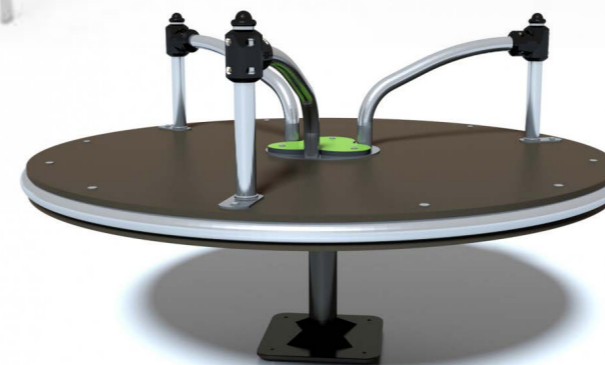

Proludic®

PORT GERMEIN PLAYGROUND : OPTION 1

3D VISUALISATION

Proludic

PORT GERMEIN PLAYGROUND : OPTION 1

LAYOUT PLAN

- ❶ Aquatica Neptune Multiplay (J1962)
- ❷ Swing Set with Toddler, Junior and Pod Seats (Z22-0437)
*wheelchair accessible
- ❸ Metal All For One® Rope Swing (J442-M)
- ❹ Pyramid Net (J4807)
- ❺ Speed Gyro (J2400)
- ❻ Rowing Boat (J859)
- ❼ Little Dolphin Springer (J822)
- ❽ Climbing Logs (J4905)
- ❾ Jetty Post Balance Steppers (J4904)
- ❿ Round Trampoline (R34-ETP-010-R)
*supplied with PlayPro Ring
- ⓫ Abacus Panel (J3424sp)
- ⓬ Shell Tubophone (J3410sp)

LEGEND

- IMPACT AREA AS4685
- FREE SPACE

Refer EQUIPMENT SCHEDULE for play elements

PORT GERMEIN PLAYGROUND : OPTION 1

EQUIPMENT SCHEDULE

2 Swing Set with Toddler, Junior and Pod Seats
(Z22-0437)
*wheelchair accessible

1 Aquatica Neptune Multiplay
(J1962)

11 Abacus Panel
(J3424sp)

10 Round Trampoline (R34-ETP-010-R)
*supplied with PlayPro Ring

5 Speed Gyro
(J2400)

PORT GERMEIN PLAYGROUND : OPTION 1

EQUIPMENT SCHEDULE

3 Metal All For One® Rope Swing (J442-M)

9 Japanese Steps (J4904)

8 Climbing Logs (J4905)

4 Pyramid Net (J4807)

7 Little Dolphin Springer (J822)

12 Shell Tubophone (J3410sp)

6 Rowing Boat (J859)