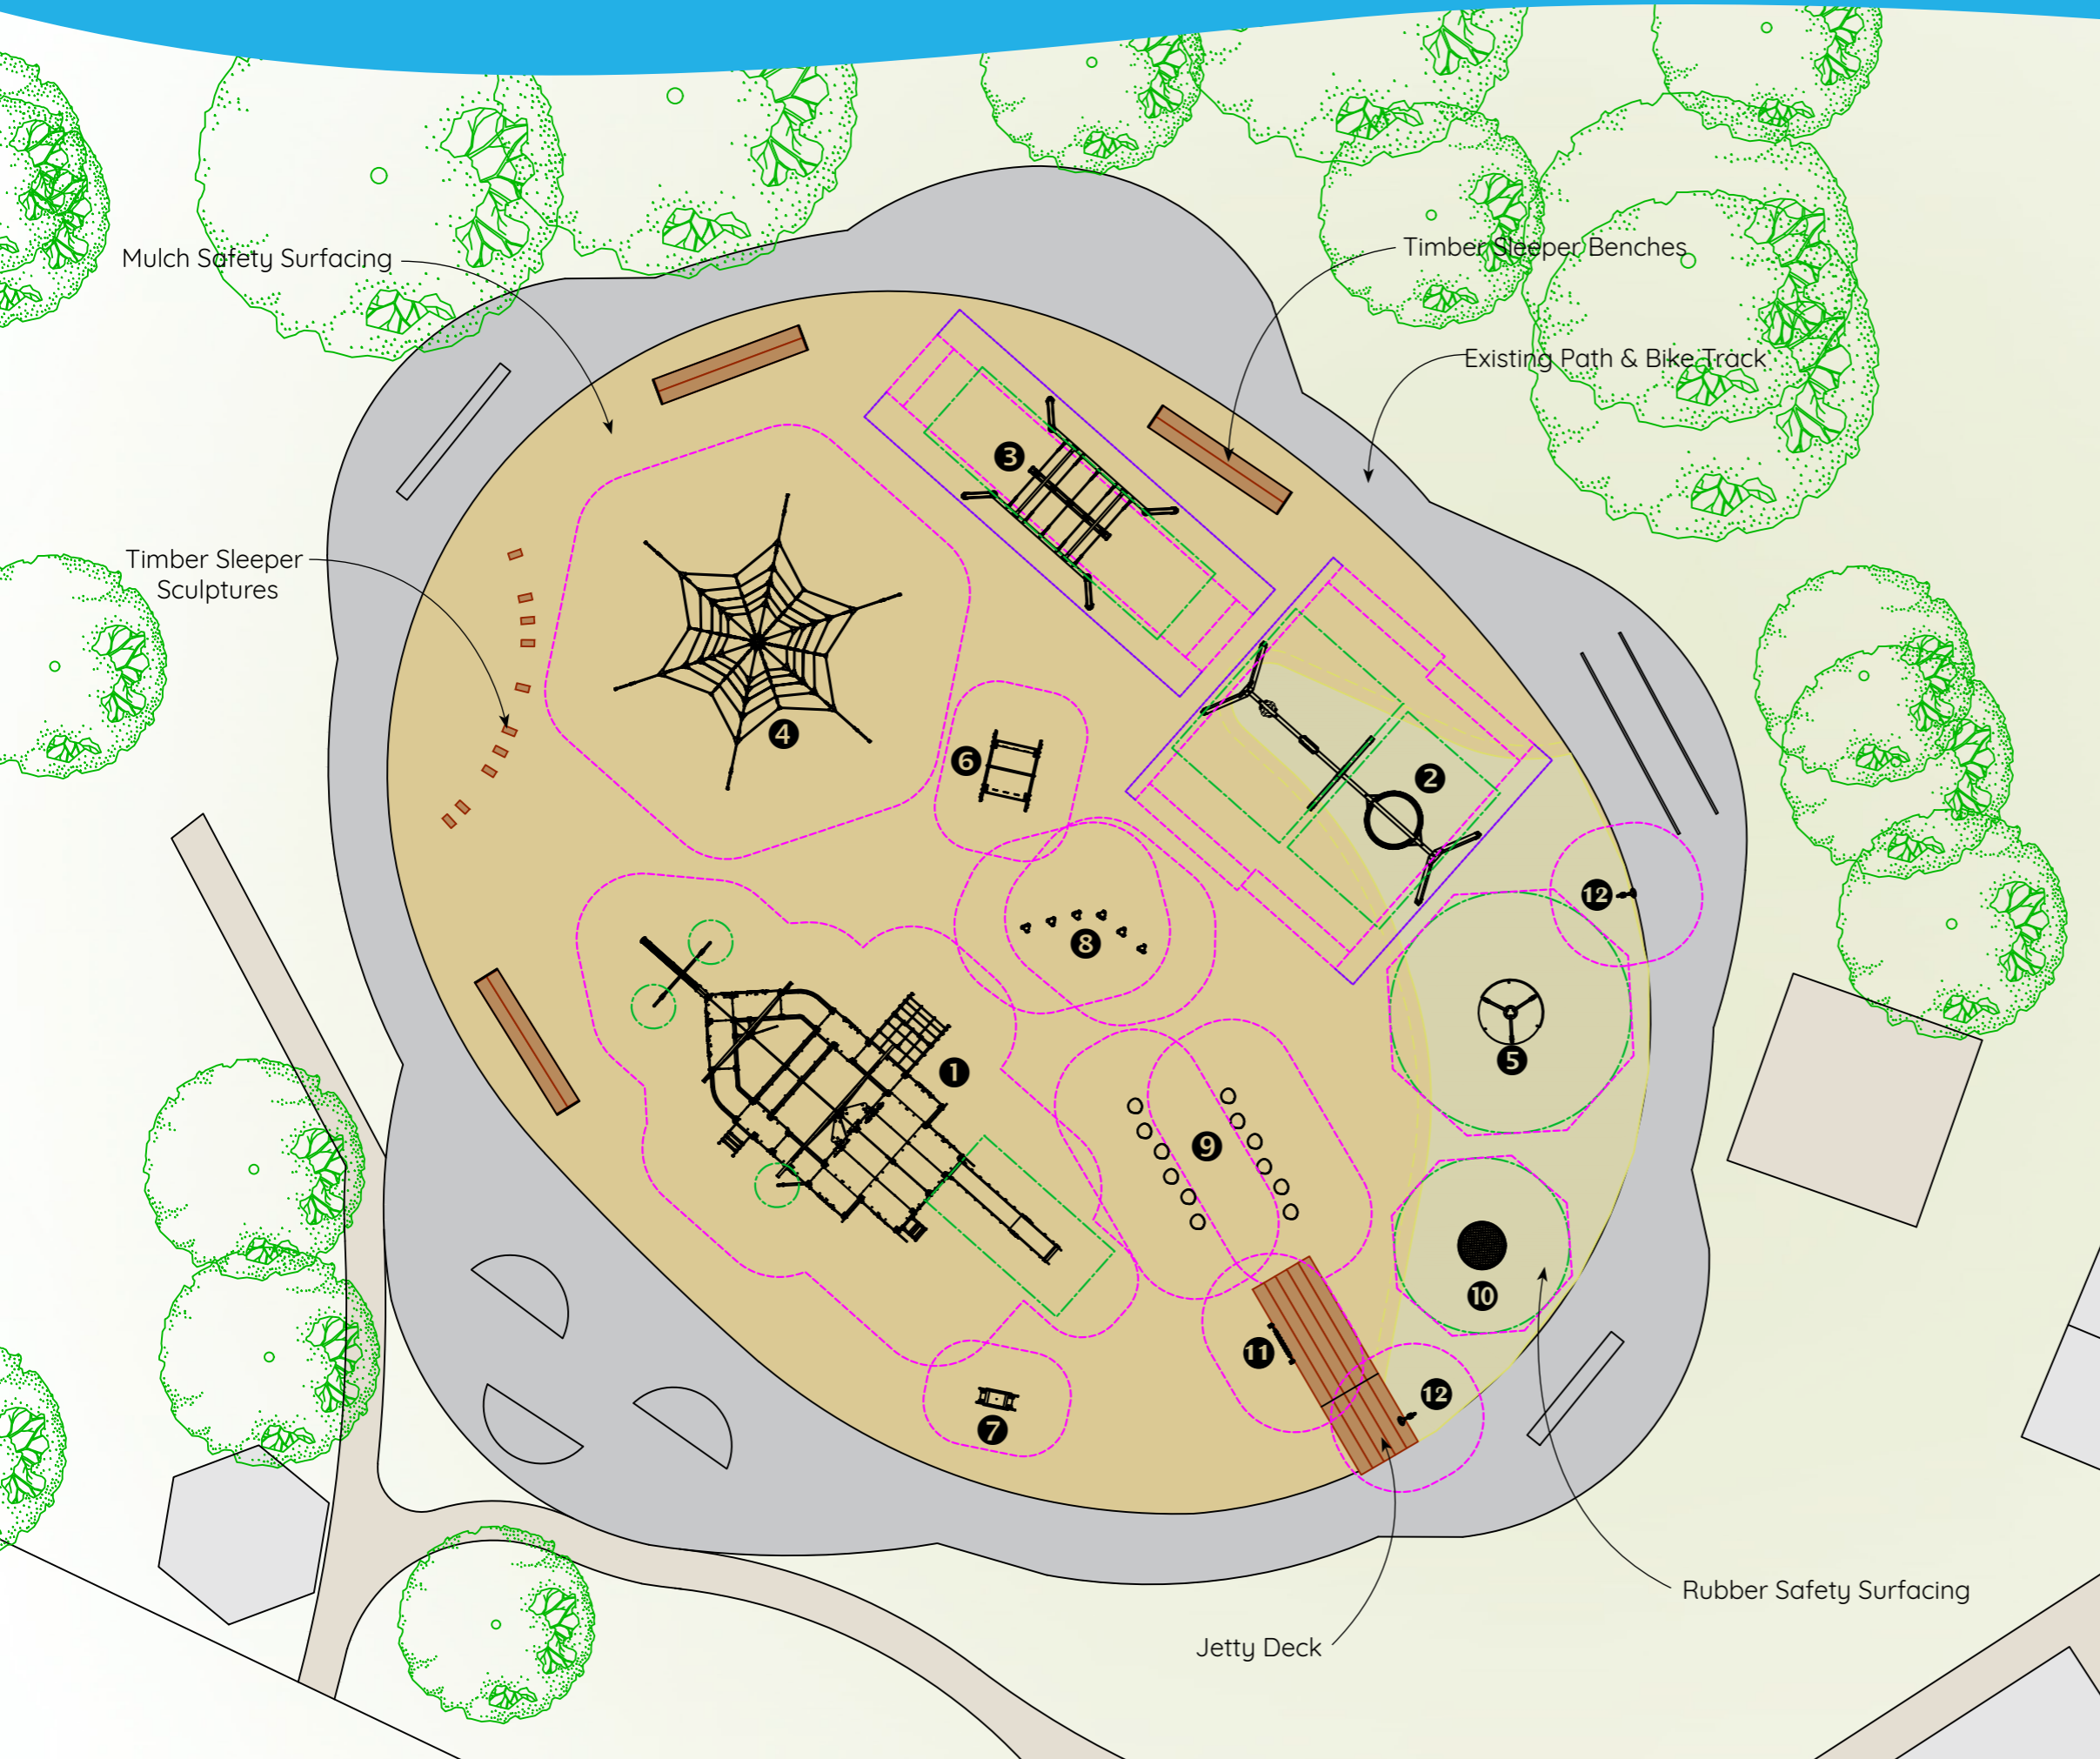

Proludic®

PORT GERMEIN PLAYGROUND : OPTION 1

3D VISUALISATION

Proludic

PORT GERMEIN PLAYGROUND : OPTION 1

LAYOUT PLAN

- ❶ Aquatica Neptune Multiplay (J1962)
- ❷ Swing Set with Toddler, Junior and Pod Seats (Z22-0437)
*wheelchair accessible
- ❸ Metal All For One® Rope Swing (J442-M)
- ❹ Pyramid Net (J4807)
- ❺ Speed Gyro (J2400)
- ❻ Rowing Boat (J859)
- ❼ Little Dolphin Springer (J822)
- ❽ Climbing Logs (J4905)
- ❾ Jetty Post Balance Steppers (J4904)
- ❿ Round Trampoline (R34-ETP-010-R)
*supplied with PlayPro Ring
- ⓫ Abacus Panel (J3424sp)
- ⓬ Shell Tubophone (J3410sp)

LEGEND

- IMPACT AREA AS4685
- FREE SPACE

Refer EQUIPMENT SCHEDULE for play elements

PORT GERMEIN PLAYGROUND : OPTION 1

EQUIPMENT SCHEDULE

2 Swing Set with Toddler, Junior and Pod Seats
(Z22-0437)
*wheelchair accessible

1 Aquatica Neptune Multiplay
(J1962)

11 Abacus Panel
(J3424sp)

10 Round Trampoline (R34-ETP-010-R)
*supplied with PlayPro Ring

5 Speed Gyro
(J2400)

PORT GERMEIN PLAYGROUND : OPTION 1

EQUIPMENT SCHEDULE

3 Metal All For One® Rope Swing (J442-M)

9 Japanese Steps (J4904)

8 Climbing Logs (J4905)

4 Pyramid Net (J4807)

7 Little Dolphin Springer (J822)

12 Shell Tubophone (J3410sp)

6 Rowing Boat (J859)