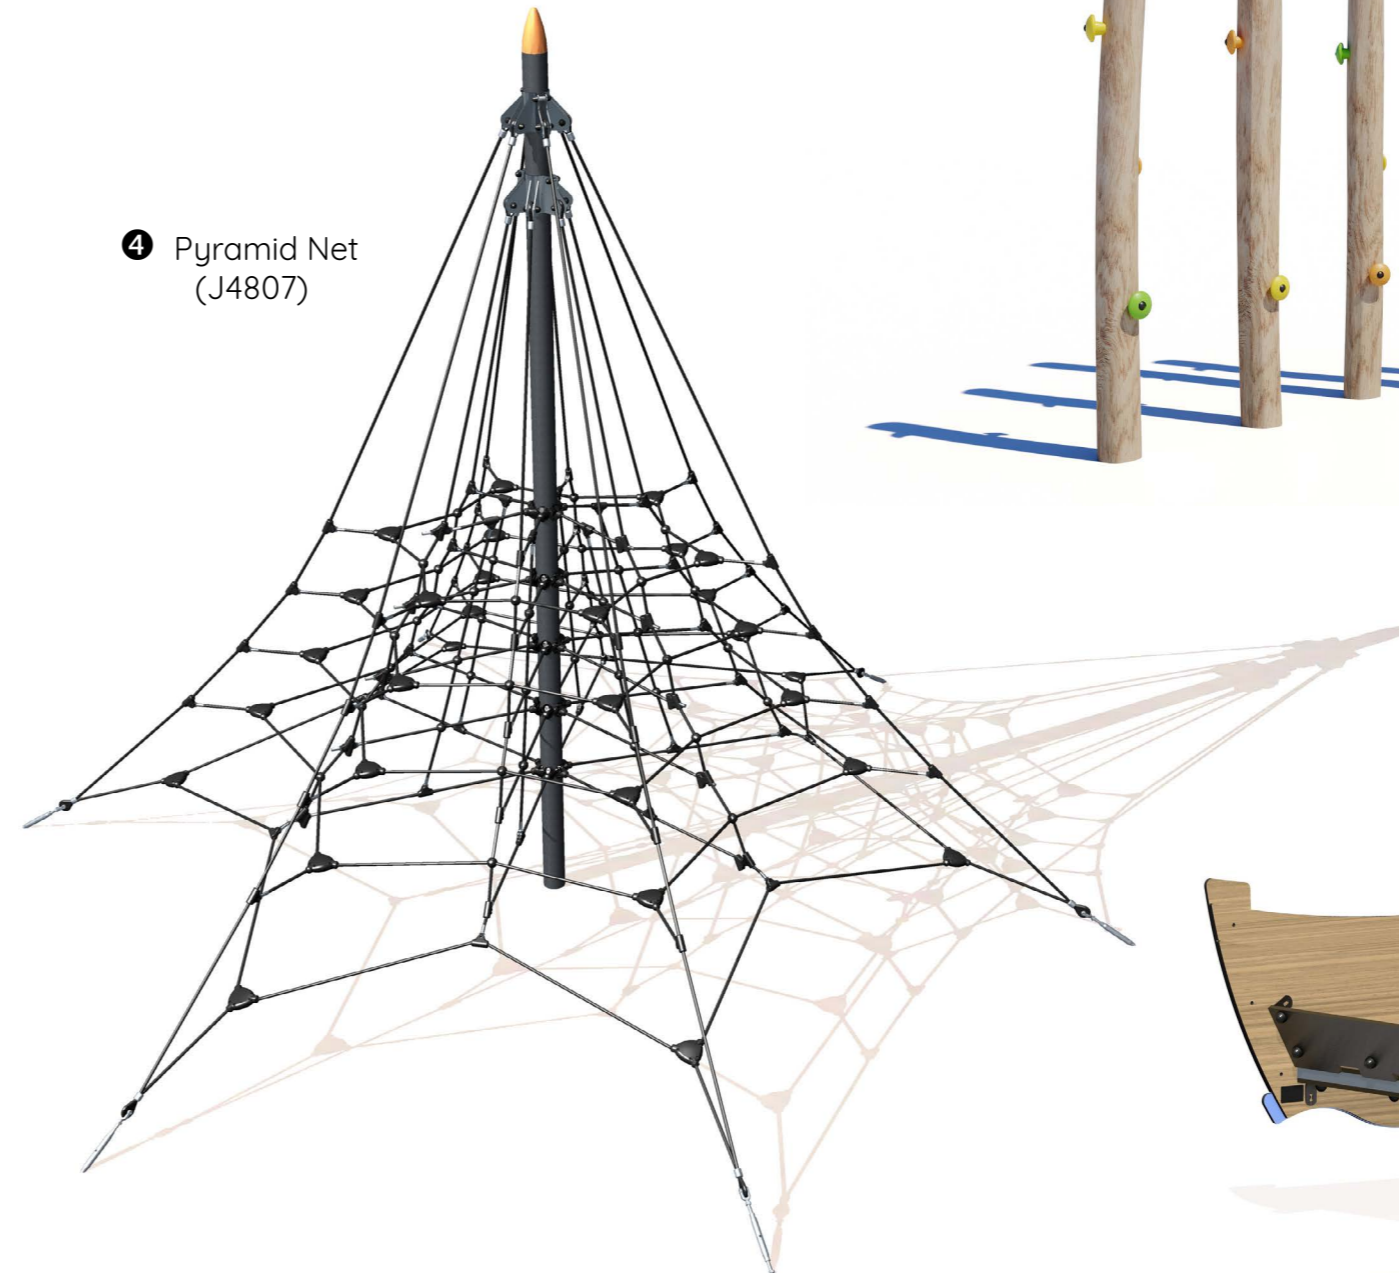

Proludic®

PORT GERMEIN PLAYGROUND : OPTION 1

3D VISUALISATION

Proludic

PORT GERMEIN PLAYGROUND : OPTION 1

LAYOUT PLAN

- ❶ Aquatica Neptune Multiplay (J1962)
- ❷ Swing Set with Toddler, Junior and Pod Seats (Z22-0437)
*wheelchair accessible
- ❸ Metal All For One® Rope Swing (J442-M)
- ❹ Pyramid Net (J4807)
- ❺ Speed Gyro (J2400)
- ❻ Rowing Boat (J859)
- ❼ Little Dolphin Springer (J822)
- ❽ Climbing Logs (J4905)
- ❾ Jetty Post Balance Steppers (J4904)
- ❿ Round Trampoline (R34-ETP-010-R)
*supplied with PlayPro Ring
- ⓫ Abacus Panel (J3424sp)
- ⓬ Shell Tubophone (J3410sp)

LEGEND

- IMPACT AREA AS4685
- FREE SPACE

Refer EQUIPMENT SCHEDULE for play elements

PORT GERMEIN PLAYGROUND : OPTION 1

EQUIPMENT SCHEDULE

2 Swing Set with Toddler, Junior and Pod Seats
(Z22-0437)
*wheelchair accessible

1 Aquatica Neptune Multiplay
(J1962)

11 Abacus Panel
(J3424sp)

10 Round Trampoline (R34-ETP-010-R)
*supplied with PlayPro Ring

5 Speed Gyro
(J2400)

PORT GERMEIN PLAYGROUND : OPTION 1

EQUIPMENT SCHEDULE

3 Metal All For One® Rope Swing (J442-M)

9 Japanese Steps (J4904)

8 Climbing Logs (J4905)

4 Pyramid Net (J4807)

7 Little Dolphin Springer (J822)

12 Shell Tubophone (J3410sp)

6 Rowing Boat (J859)