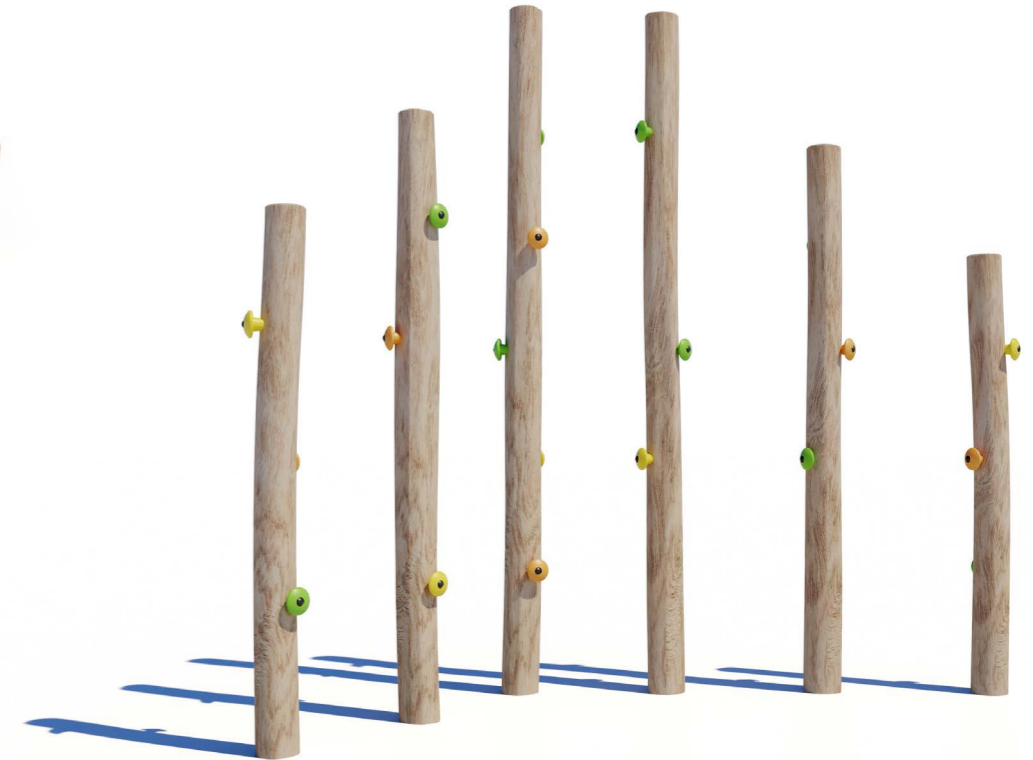

Proludic®

PORT GERMEIN PLAYGROUND : OPTION 1

3D VISUALISATION

Proludic

PORT GERMEIN PLAYGROUND : OPTION 1

LAYOUT PLAN

- ❶ Aquatica Neptune Multiplay (J1962)
- ❷ Swing Set with Toddler, Junior and Pod Seats (Z22-0437)
*wheelchair accessible
- ❸ Metal All For One® Rope Swing (J442-M)
- ❹ Pyramid Net (J4807)
- ❺ Speed Gyro (J2400)
- ❻ Rowing Boat (J859)
- ❼ Little Dolphin Springer (J822)
- ❽ Climbing Logs (J4905)
- ❾ Jetty Post Balance Steppers (J4904)
- ❿ Round Trampoline (R34-ETP-010-R)
*supplied with PlayPro Ring
- ⓫ Abacus Panel (J3424sp)
- ⓬ Shell Tubophone (J3410sp)

1 Aquatica Neptune Multiplay
(J1962)

11 Abacus Panel
(J3424sp)

10 Round Trampoline (R34-ETP-010-R)
*supplied with PlayPro Ring

5 Speed Gyro
(J2400)

PORT GERMEIN PLAYGROUND : OPTION 1

EQUIPMENT SCHEDULE

3 Metal All For One® Rope Swing (J442-M)

9 Japanese Steps (J4904)

8 Climbing Logs (J4905)

4 Pyramid Net (J4807)

7 Little Dolphin Springer (J822)

12 Shell Tubophone (J3410sp)

6 Rowing Boat (J859)