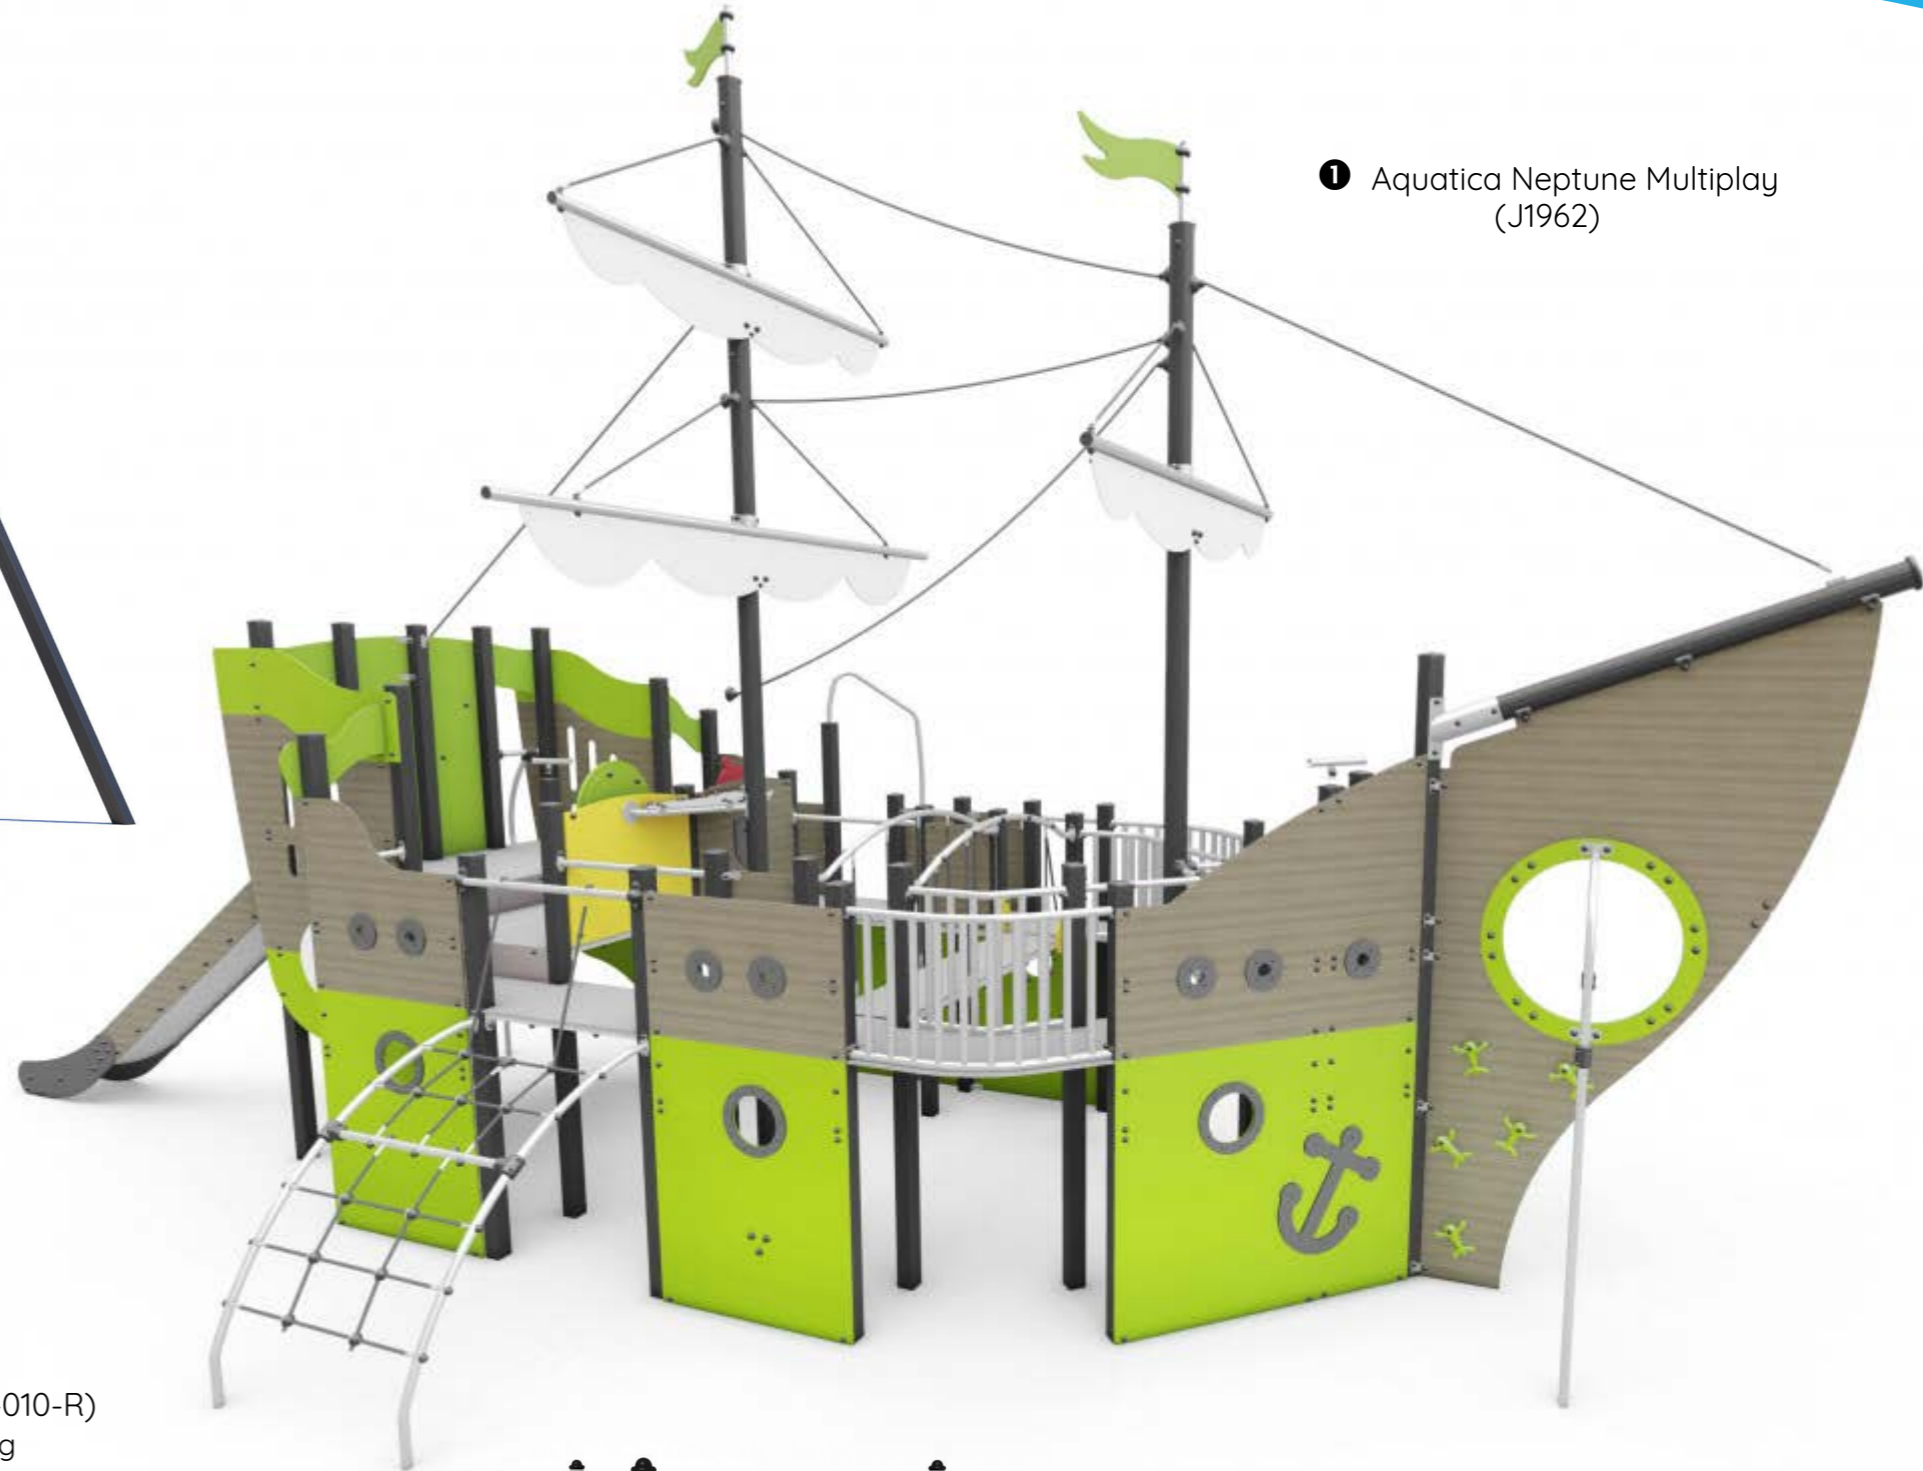

Proludic®

PORT GERMEIN PLAYGROUND : OPTION 1

3D VISUALISATION

Proludic

PORT GERMEIN PLAYGROUND : OPTION 1

LAYOUT PLAN

- ❶ Aquatica Neptune Multiplay (J1962)
- ❷ Swing Set with Toddler, Junior and Pod Seats (Z22-0437)
*wheelchair accessible
- ❸ Metal All For One® Rope Swing (J442-M)
- ❹ Pyramid Net (J4807)
- ❺ Speed Gyro (J2400)
- ❻ Rowing Boat (J859)
- ❼ Little Dolphin Springer (J822)
- ❽ Climbing Logs (J4905)
- ❾ Jetty Post Balance Steppers (J4904)
- ❿ Round Trampoline (R34-ETP-010-R)
*supplied with PlayPro Ring
- ⓫ Abacus Panel (J3424sp)
- ⓬ Shell Tubophone (J3410sp)

LEGEND

- IMPACT AREA AS4685
- FREE SPACE

Refer EQUIPMENT SCHEDULE for play elements

PORT GERMEIN PLAYGROUND : OPTION 1

EQUIPMENT SCHEDULE

2 Swing Set with Toddler, Junior and Pod Seats
(Z22-0437)
*wheelchair accessible

1 Aquatica Neptune Multiplay
(J1962)

11 Abacus Panel
(J3424sp)

10 Round Trampoline (R34-ETP-010-R)
*supplied with PlayPro Ring

5 Speed Gyro
(J2400)

PORT GERMEIN PLAYGROUND : OPTION 1

EQUIPMENT SCHEDULE

3 Metal All For One® Rope Swing (J442-M)

9 Japanese Steps (J4904)

8 Climbing Logs (J4905)

4 Pyramid Net (J4807)

7 Little Dolphin Springer (J822)

12 Shell Tubophone (J3410sp)

6 Rowing Boat (J859)