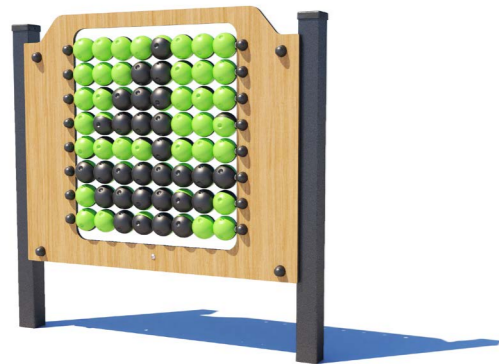

Proludic®

PORT GERMEIN PLAYGROUND : OPTION 1

3D VISUALISATION

Proludic

PORT GERMEIN PLAYGROUND : OPTION 1

LAYOUT PLAN

- ❶ Aquatica Neptune Multiplay (J1962)
- ❷ Swing Set with Toddler, Junior and Pod Seats (Z22-0437)
*wheelchair accessible
- ❸ Metal All For One® Rope Swing (J442-M)
- ❹ Pyramid Net (J4807)
- ❺ Speed Gyro (J2400)
- ❻ Rowing Boat (J859)
- ❼ Little Dolphin Springer (J822)
- ❽ Climbing Logs (J4905)
- ❾ Jetty Post Balance Steppers (J4904)
- ❿ Round Trampoline (R34-ETP-010-R)
*supplied with PlayPro Ring
- ⓫ Abacus Panel (J3424sp)
- ⓬ Shell Tubophone (J3410sp)

LEGEND

- IMPACT AREA AS4685
- FREE SPACE

Refer EQUIPMENT SCHEDULE for play elements

PORT GERMEIN PLAYGROUND : OPTION 1

EQUIPMENT SCHEDULE

2 Swing Set with Toddler, Junior and Pod Seats
(Z22-0437)
*wheelchair accessible

1 Aquatica Neptune Multiplay
(J1962)

11 Abacus Panel
(J3424sp)

10 Round Trampoline (R34-ETP-010-R)
*supplied with PlayPro Ring

5 Speed Gyro
(J2400)

PORT GERMEIN PLAYGROUND : OPTION 1

EQUIPMENT SCHEDULE

3 Metal All For One® Rope Swing (J442-M)