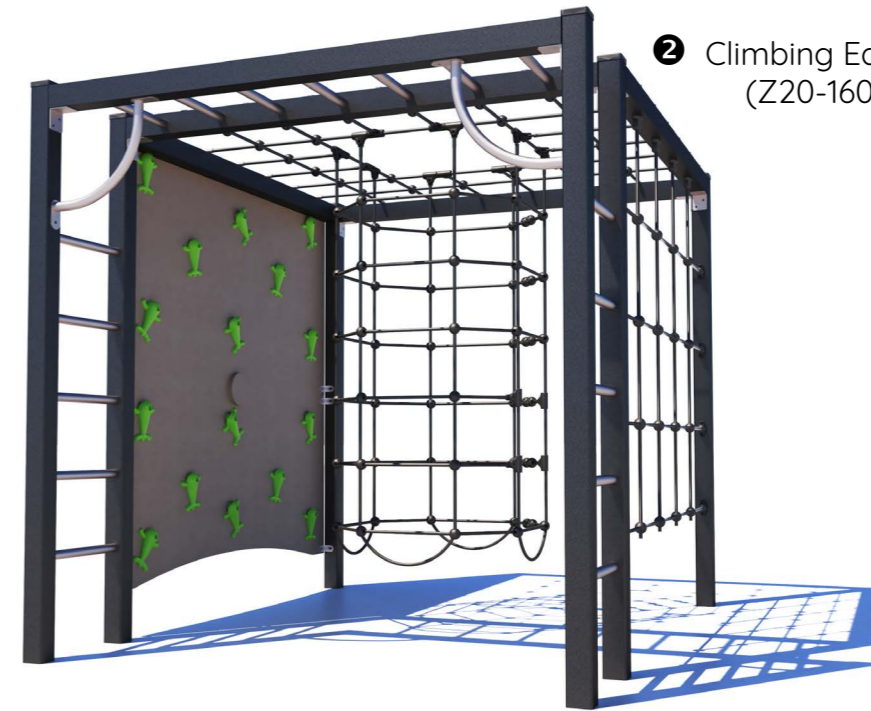

Proludic

PORT GERMEIN PLAYGROUND : OPTION 2

LAYOUT PLAN

- 1 Keo the Shipwreck Multiplay (J2750-M)
- 2 Climbing Equipment (Z20-1600)
- 3 Swing Set with Toddler, Junior and Pod Seats (Z22-0437)
*wheelchair accessible
- 4 Metal All For One® Rope Swing (J442-M)
- 5 Diabolo Baby Multiplay (J38706-C)
- 6 Inclusive Roundabout (J2409)
*wheelchair accessible
- 7 Fish Springer (J821)
- 8 Sealife Group Springer (Z22-0824)
- 9 Climbing Logs (J4905)
- 10 Jetty Post Balance Steppers (J4904)
- 11 Round Trampoline (R34-ETP-010-R)
*supplied with PlayPro Ring
- 12 Maze Panel (Z22-3429)
- 13 Shell Tubophone (J3410sp)

LEGEND

- IMPACT AREA AS4685
- FREE SPACE

Refer EQUIPMENT SCHEDULE for play elements

PORT GERMEIN PLAYGROUND : OPTION 2

EQUIPMENT SCHEDULE

3 Swing Set with Toddler, Junior and Pod Seats
(Z22-0437)
*wheelchair accessible

2 Climbing Equipment
(Z20-1600)

1 Keo the Shipwreck Multiplay
(J2750-M)

12 Maze Panel
(Z22-3429)

6 Inclusive Roundabout
(J2409)

11 Round Trampoline (R34-ETP-010-R)
*supplied with PlayPro Ring

PORT GERMEIN PLAYGROUND : OPTION 2

EQUIPMENT SCHEDULE

4 Metal All For One® Rope Swing (J442-M)

10 Jetty Post Balance Steppers (J4904)

13 Shell Tubophone (J3410sp)

5 Diabolo Baby Multiplay (J38706-C)

9 Climbing Logs (J4905)

7 Fish Springer (J821)