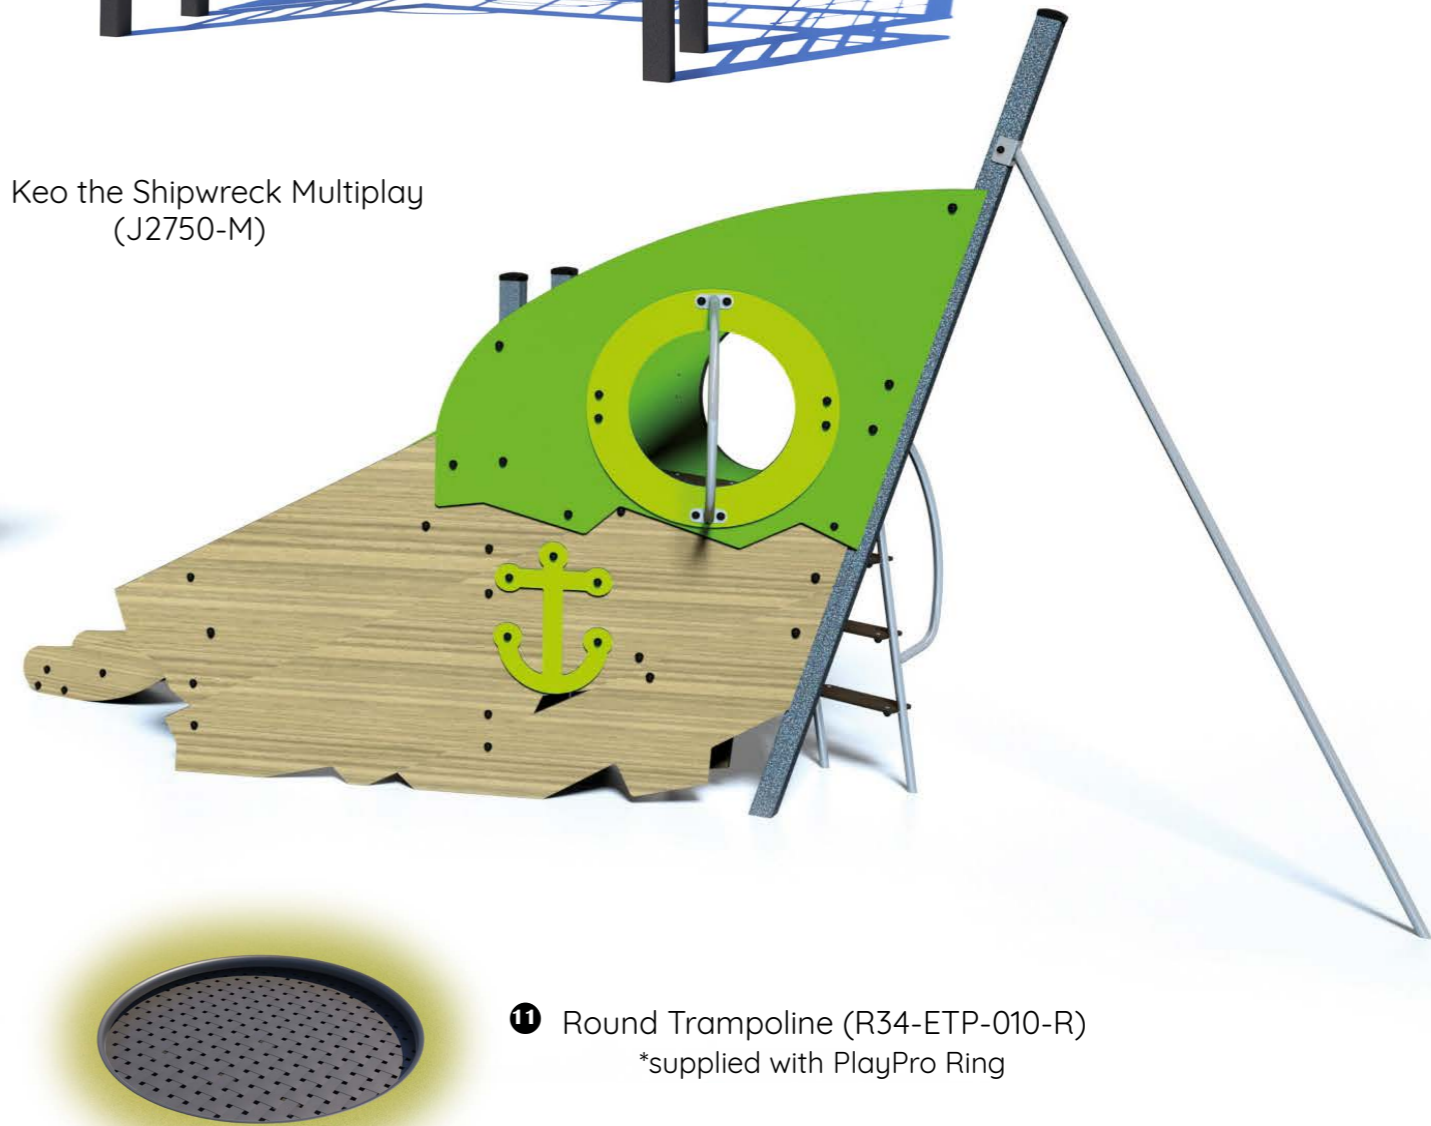

Proludic

PORT GERMEIN PLAYGROUND : OPTION 2

LAYOUT PLAN

- 1 Keo the Shipwreck Multiplay (J2750-M)
- 2 Climbing Equipment (Z20-1600)
- 3 Swing Set with Toddler, Junior and Pod Seats (Z22-0437)
*wheelchair accessible
- 4 Metal All For One® Rope Swing (J442-M)
- 5 Diabolo Baby Multiplay (J38706-C)
- 6 Inclusive Roundabout (J2409)
*wheelchair accessible
- 7 Fish Springer (J821)
- 8 Sealife Group Springer (Z22-0824)
- 9 Climbing Logs (J4905)
- 10 Jetty Post Balance Steppers (J4904)
- 11 Round Trampoline (R34-ETP-010-R)
*supplied with PlayPro Ring
- 12 Maze Panel (Z22-3429)
- 13 Shell Tubophone (J3410sp)

LEGEND

- IMPACT AREA AS4685
- FREE SPACE

Refer EQUIPMENT SCHEDULE for play elements

PORT GERMEIN PLAYGROUND : OPTION 2

EQUIPMENT SCHEDULE

3 Swing Set with Toddler, Junior and Pod Seats
(Z22-0437)
*wheelchair accessible

2 Climbing Equipment
(Z20-1600)

1 Keo the Shipwreck Multiplay
(J2750-M)

12 Maze Panel
(Z22-3429)

6 Inclusive Roundabout
(J2409)

11 Round Trampoline (R34-ETP-010-R)
*supplied with PlayPro Ring

PORT GERMEIN PLAYGROUND : OPTION 2

EQUIPMENT SCHEDULE

4 Metal All For One® Rope Swing (J442-M)

10 Jetty Post Balance Steppers (J4904)

13 Shell Tubophone (J3410sp)

5 Diabolo Baby Multiplay (J38706-C)

9 Climbing Logs (J4905)

7 Fish Springer (J821)