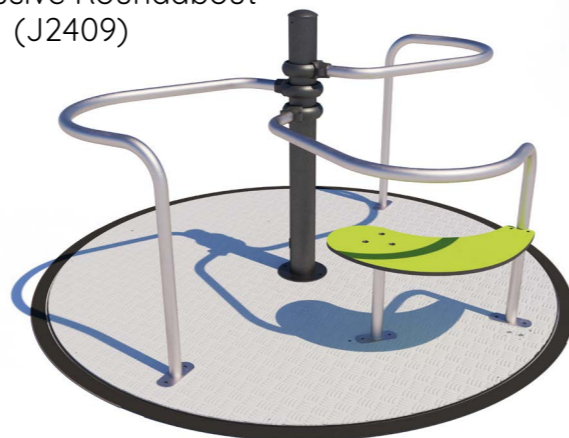

Proludic

PORT GERMEIN PLAYGROUND : OPTION 2

LAYOUT PLAN

- 1 Keo the Shipwreck Multiplay (J2750-M)
- 2 Climbing Equipment (Z20-1600)
- 3 Swing Set with Toddler, Junior and Pod Seats (Z22-0437)
*wheelchair accessible
- 4 Metal All For One® Rope Swing (J442-M)
- 5 Diabolo Baby Multiplay (J38706-C)
- 6 Inclusive Roundabout (J2409)
*wheelchair accessible
- 7 Fish Springer (J821)
- 8 Sealife Group Springer (Z22-0824)
- 9 Climbing Logs (J4905)
- 10 Jetty Post Balance Steppers (J4904)
- 11 Round Trampoline (R34-ETP-010-R)
*supplied with PlayPro Ring
- 12 Maze Panel (Z22-3429)
- 13 Shell Tubophone (J3410sp)

LEGEND

- IMPACT AREA AS4685
- FREE SPACE

Refer EQUIPMENT SCHEDULE for play elements

PORT GERMEIN PLAYGROUND : OPTION 2

EQUIPMENT SCHEDULE

3 Swing Set with Toddler, Junior and Pod Seats
(Z22-0437)
*wheelchair accessible

2 Climbing Equipment
(Z20-1600)

1 Keo the Shipwreck Multiplay
(J2750-M)

12 Maze Panel
(Z22-3429)

6 Inclusive Roundabout
(J2409)

11 Round Trampoline (R34-ETP-010-R)
*supplied with PlayPro Ring

PORT GERMEIN PLAYGROUND : OPTION 2

EQUIPMENT SCHEDULE

4 Metal All For One® Rope Swing (J442-M)

10 Jetty Post Balance Steppers (J4904)

13 Shell Tubophone (J3410sp)

5 Diabolo Baby Multiplay (J38706-C)

9 Climbing Logs (J4905)

7 Fish Springer (J821)