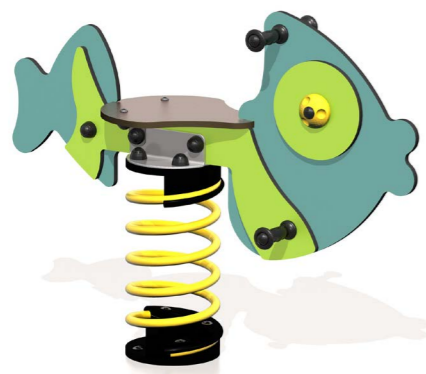

Proludic

PORT GERMEIN PLAYGROUND : OPTION 2

LAYOUT PLAN

- 1 Keo the Shipwreck Multiplay (J2750-M)
- 2 Climbing Equipment (Z20-1600)
- 3 Swing Set with Toddler, Junior and Pod Seats (Z22-0437)
*wheelchair accessible
- 4 Metal All For One® Rope Swing (J442-M)
- 5 Diabolo Baby Multiplay (J38706-C)
- 6 Inclusive Roundabout (J2409)
*wheelchair accessible
- 7 Fish Springer (J821)
- 8 Sealife Group Springer (Z22-0824)
- 9 Climbing Logs (J4905)
- 10 Jetty Post Balance Steppers (J4904)
- 11 Round Trampoline (R34-ETP-010-R)
*supplied with PlayPro Ring
- 12 Maze Panel (Z22-3429)
- 13 Shell Tubophone (J3410sp)

2 Climbing Equipment
(Z20-1600)

1 Keo the Shipwreck Multiplay
(J2750-M)

12 Maze Panel
(Z22-3429)

6 Inclusive Roundabout
(J2409)

11 Round Trampoline (R34-ETP-010-R)
*supplied with PlayPro Ring

PORT GERMEIN PLAYGROUND : OPTION 2

EQUIPMENT SCHEDULE

4 Metal All For One® Rope Swing (J442-M)

10 Jetty Post Balance Steppers (J4904)

13 Shell Tubophone (J3410sp)

5 Diabolo Baby Multiplay (J38706-C)

9 Climbing Logs (J4905)

7 Fish Springer (J821)